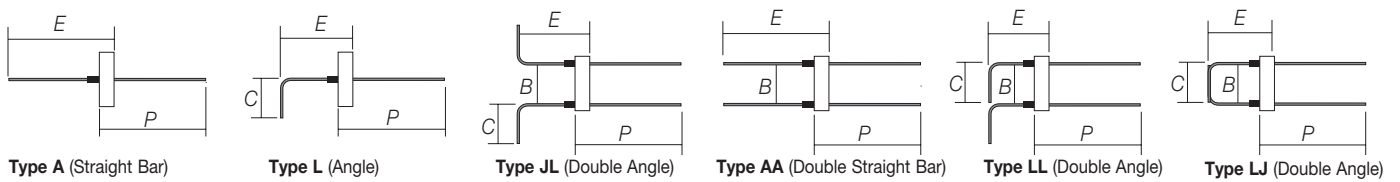

Site Contact _____

Tel _____

Email _____

Coupler boxes placed deep in the pour can be subject to considerable forces that can deform the box and displace the bars. In these applications 2 single row boxes type A or L can be used to replace one type AA, JL, LL or LJ box.

Reference	Quantity	Bar Size	Box Width (mm)	Stirrup Type (see above)	Bar Spacing (mm)	Box Length (mm) (see note 1)	Embedment E (mm) (see Table A)	Cog Length C (mm) (see Table A)	Delivery Options of Starter Bar